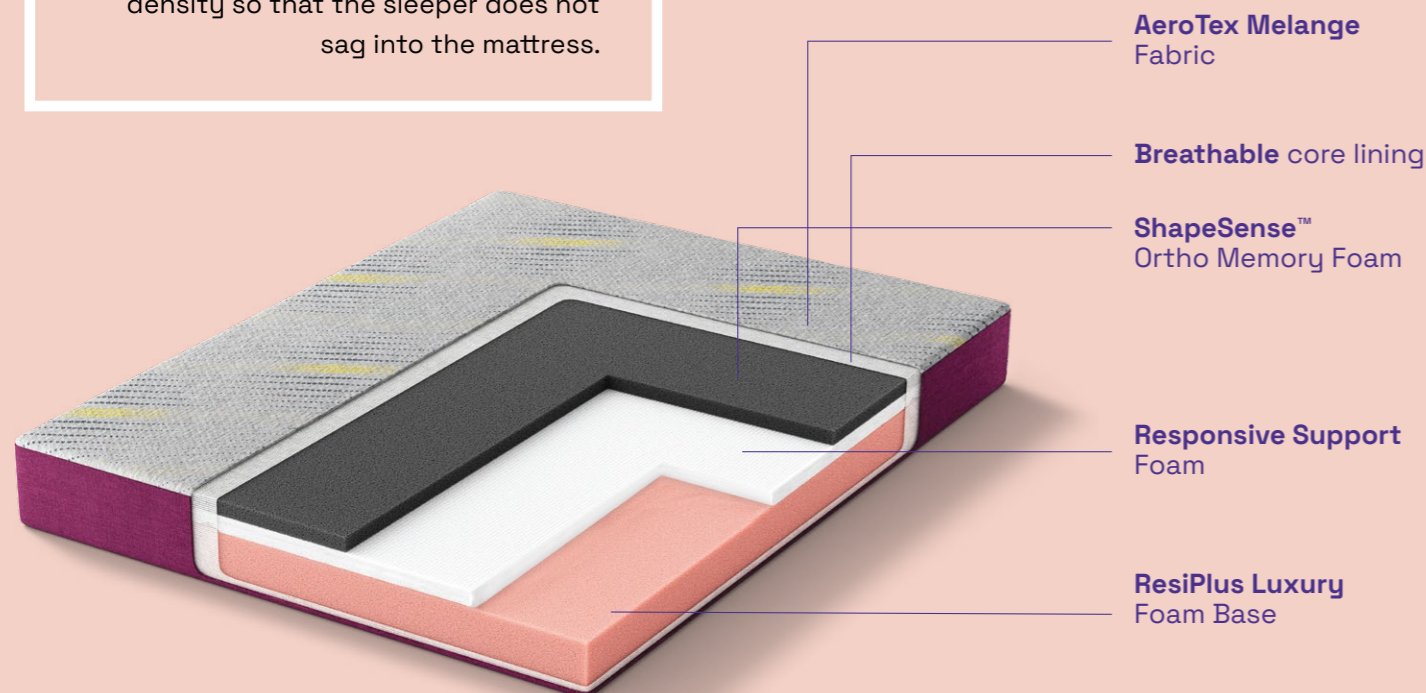

To ensure your mattress foam is as bouncy as you need it to be.

Mattress Breathability Test

To ensure your mattress has proper air circulation to keep your body cool and give you a peaceful sleep throughout the night.

Body Contouring and Airflow Test

To ensure your mattress foam provides you comfort according to pressure points in your body.

Indentation Hardness test

Another test to ensure you get the perfect balance of firmness & softness in your mattress

Pounding Test

To ensure that your mattress foam performs even when subjected to varying levels of force.

ShapeSense™ Ortho Plus Mattress

We perfected NASA's memory foam technology in our labs to create the ShapeSense™ Ortho Memory Foam. Years of R&D helped create a unique formulation with an open-cell structure & a scientific degree of viscoelasticity, creating elastic and flow-like behavior in our mattresses. Our ShapeSense™ memory foam takes the shape of your body and naturally aligns your spine to help you sleep healthier.

Perfect viscoelastic formulation allows the ShapeSense™ memory foam to respond to the sleeper's body pressure with the right thickness & density so that the sleeper does not sag into the mattress.

**We got
your back!**