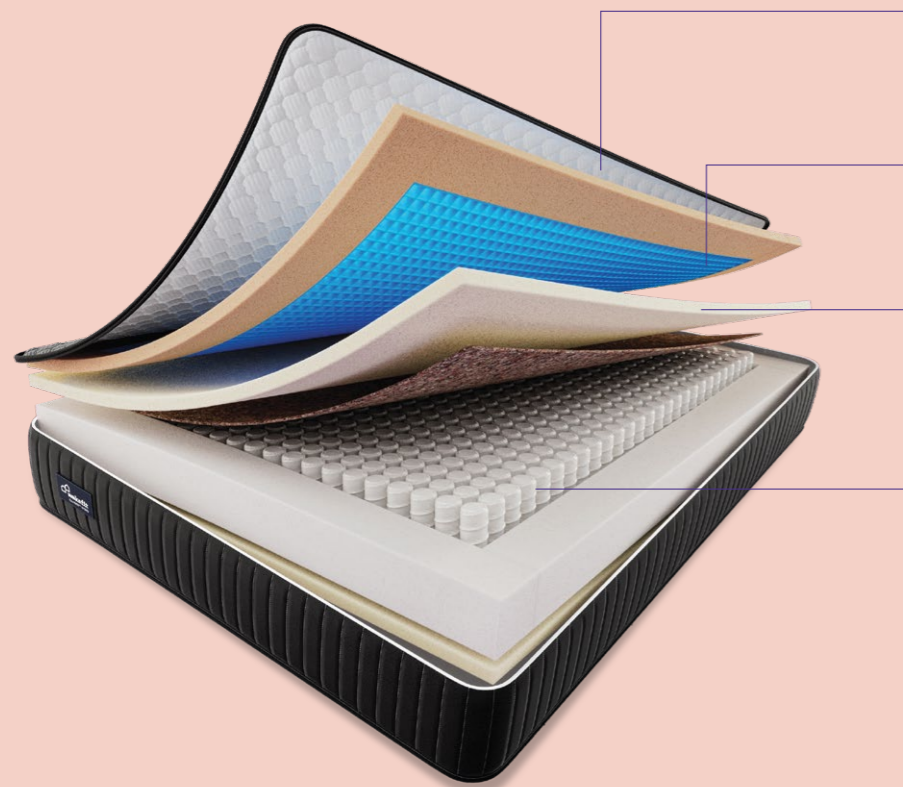

15 Years
Warranty

Available in 5/6/8/10
inch Thickness

Hypoallergenic
Fabric

XpertGRID™ Hybrid Pocket Spring Mattress

Keep yourself cool with 3300+ Air Channels & enjoy hotel-like comfort with 700+ scientifically designed CoreFlex Pocket Springs

**Hotel-Like Cool Comfort
with 3300+ Air Channels**

AeroTex Premium
Quilted Fabric Luxurious,
Breathable & Anti-Allergen

**XpertGRID™ Adaptive
cooling GRID** with
3300+ Air Channels

High Density Responsive
Support Foam Reinforces
the top layer & provides
body support