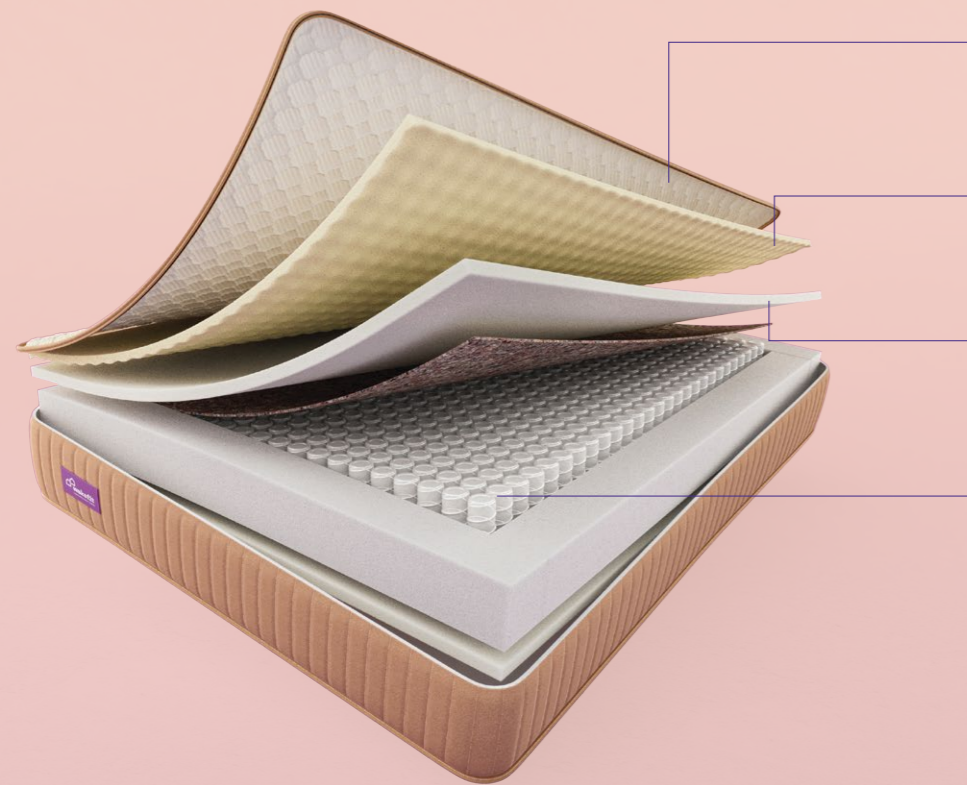

**Hotel-Like Cool Comfort
with 3300+ Air Channels**

AeroTex Premium
Quilted Fabric Luxurious,
Breathable & Anti-Allergen

**XpertGRID™ Adaptive
cooling GRID** with
3300+ Air Channels

High Density Responsive
Support Foam Reinforces
the top layer & provides
body support

CoreFlex Pocket Springs
Scientifically engineered for
the perfect hotel-like bounce

PRICE LIST

Standard Sizes		Thickness		
L X H (in feet)	L X H (in inch)	6 inch	8 inch	10 inch
6x2.5	72x30	17,190	18,190	19,490
6x2.91	72x35	19,590	20,590	21,990
6x3	72x36	19,690	20,690	22,090
6x3.5	72x42	24,690	25,890	27,690
6x4	72x48	24,890	26,090	27,690
6x5	72x60	29,890	31,290	33,190
6x5.5	72x66	33,690	35,190	37,290
6x5.83	72x70	34,390	35,990	38,090
6x6	72x72	34,790	36,390	38,590
6.25x2.5	75x30	17,490	18,490	19,790
6.25x2.91	75x35	19,890	20,890	22,390
6.25x3	75x36	19,990	21,090	22,490
6.25x3.5	75x42	25,090	26,290	28,190
6.25x4	75x48	25,190	26,490	28,190
6.25x5	75x60	30,390	31,790	33,690
6.25x5.5	75x66	34,190	35,790	37,890
6.25x5.83	75x70	34,990	36,590	38,790
6.25x6	75x72	35,390	37,090	39,290
6.5x2.5	78x30	17,790	18,790	20,190
6.5x2.91	78x35	20,190	21,290	22,690
6.5x3	78x36	20,290	21,390	22,890
6.5x3.5	78x42	25,190	26,490	28,190
6.5x4	78x48	25,590	26,890	28,690
6.5x5	78x60	30,790	32,290	34,290
6.5x5.5	78x66	34,690	36,290	38,490
6.5x5.83	78x70	35,490	37,090	39,390
6.5x6	78x72	35,890	37,590	39,890
7x5	84x60	35,490	37,090	39,390
7x6	84x72	39,590	41,390	43,890

*Tolerance: Length or Width +/-12mm; Thickness +12mm-6mm *Valid Till: 31-12-2023

*Prices are inclusive of all taxes and levies *Prices are subject to change without prior notice

Latex Hybrid Pocket Spring Mattress

Enjoy the comfort of 100% natural latex with 7-Zone pressure distribution & enjoy hotel-like comfort with 700+ scientifically designed CoreFlex Pocket Springs

**Hotel-Like Comfort
with 100% Natural Latex**