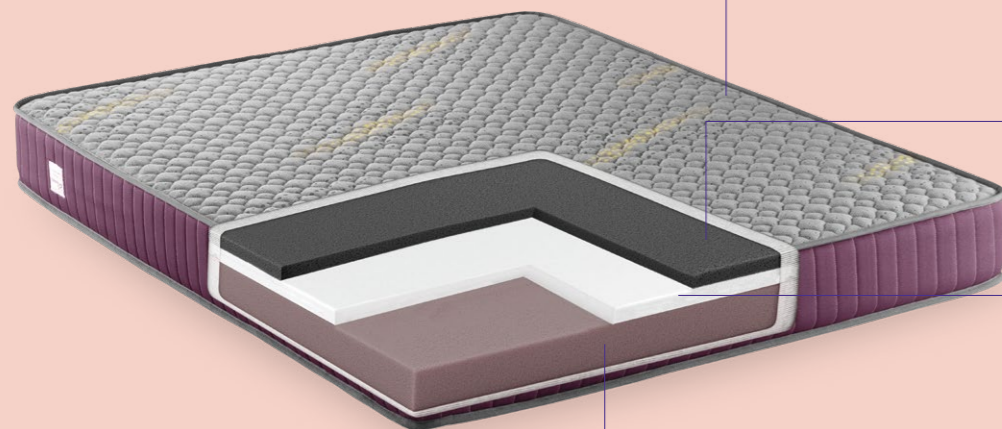

100 Days Buy & Try
Refund Policy

12 Years
Warranty

Available in
5/6/8/10 inch
Thickness

ShapeSense™ Ortho Plus ActiveCool™ Mattress

The ShapeSense™ Ortho Plus ActiveCool™ combines our ShapeSense memory foam technology with our proprietary ActiveCool™ using water based polymers and Phase Change Materials (PCM) particles that absorb & release heat to regulate your body temperature while the advanced memory foam layer takes the shape of your body & naturally aligns your spine to give you the highest quality of sleep.

Perfect viscoelastic formulation allows the ShapeSense™ memory foam to respond to the sleeper's body pressure with the right thickness & density so that the sleeper does not sag into the mattress.

Adapts to your body