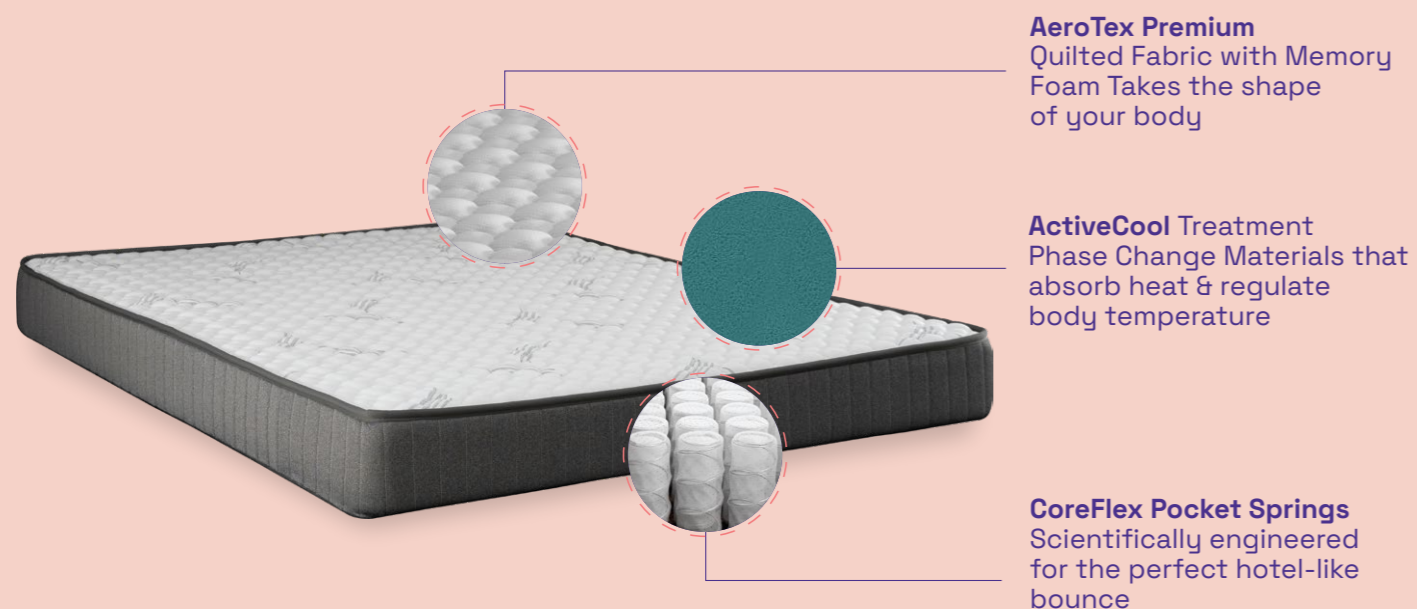

Breathable Limo Fabric

The breathable limo fabric is woven to feel good against the skin and last long, while giving the IcyBreeze its unique blue look.

 <p>Available in 4/5 inch thickness</p>	 <p>ActiveCool Technology</p>	 <p>Soft Comfort, Medium Firm</p>
 <p>5 years warranty</p>	 <p>Quilted Limo Denim Fabric</p>	 <p>TruDensity 100% Pure Foam</p>

*Tolerance: Length or Width +/-12mm; Thickness +12mm-6mm *Valid Till: 31-12-2023

*Prices are inclusive of all taxes and levies *Prices are subject to change without prior notice

Elevate Plus ActiveCool Pocket Spring Mattress

Let our ShapeSense™ Memory Foam quilted top caress your body as our scientifically designed CoreFlex Pocket Springs give you perfect hotel-like bounce.

**Hotel-Like Comfort
with Memory Foam
Quilting**

AeroTex Premium
Quilted Fabric with Memory Foam Takes the shape of your body