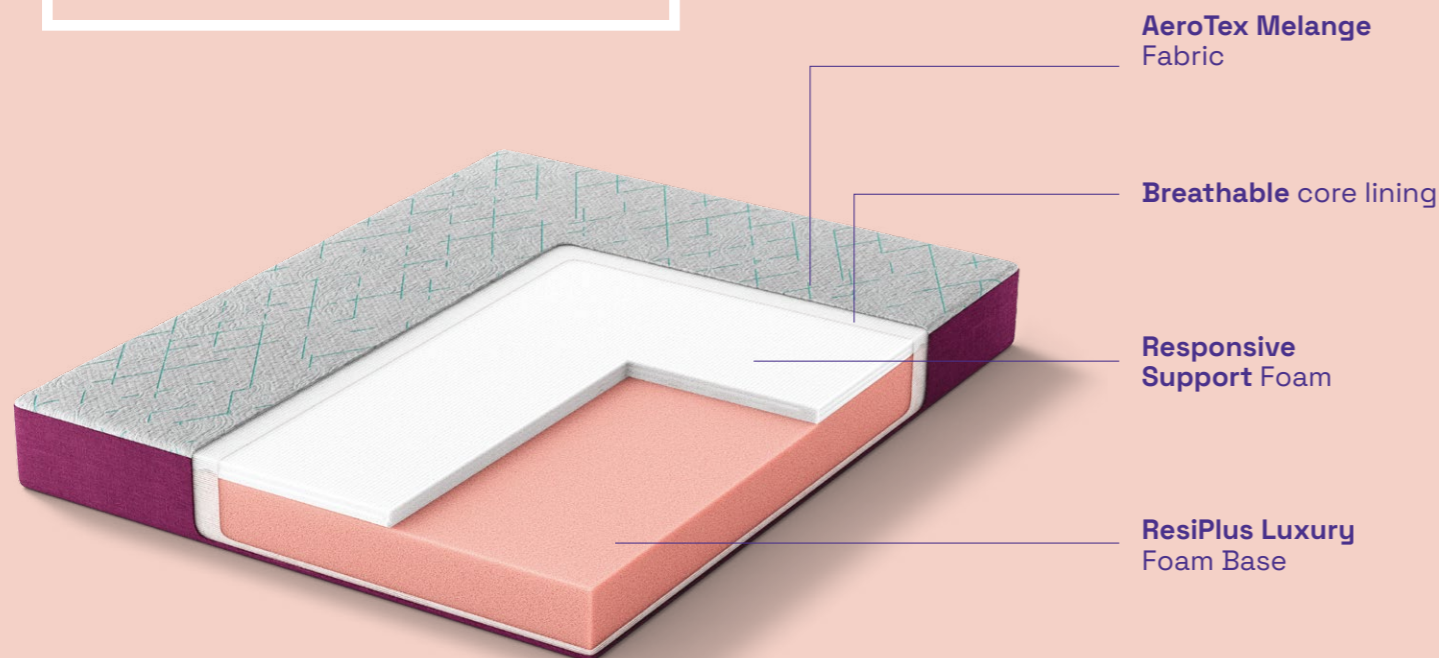

Duo Plus Mattress

Our luxury grade dual sided mattress engineered for a pleasant sleep on both sides.

The Responsive Support Foam has less bounceback & provides medium soft comfort which is beneficial for side sleepers & people who prefer a softer comfort.

The ResiPlus Luxury foam base is our highest-density foam base. Apart from increasing the life of the mattress, it has more bounceback and gives extra firm support in response to the body's pressure.

**Soft or Firm Comfort?
You Decide!**