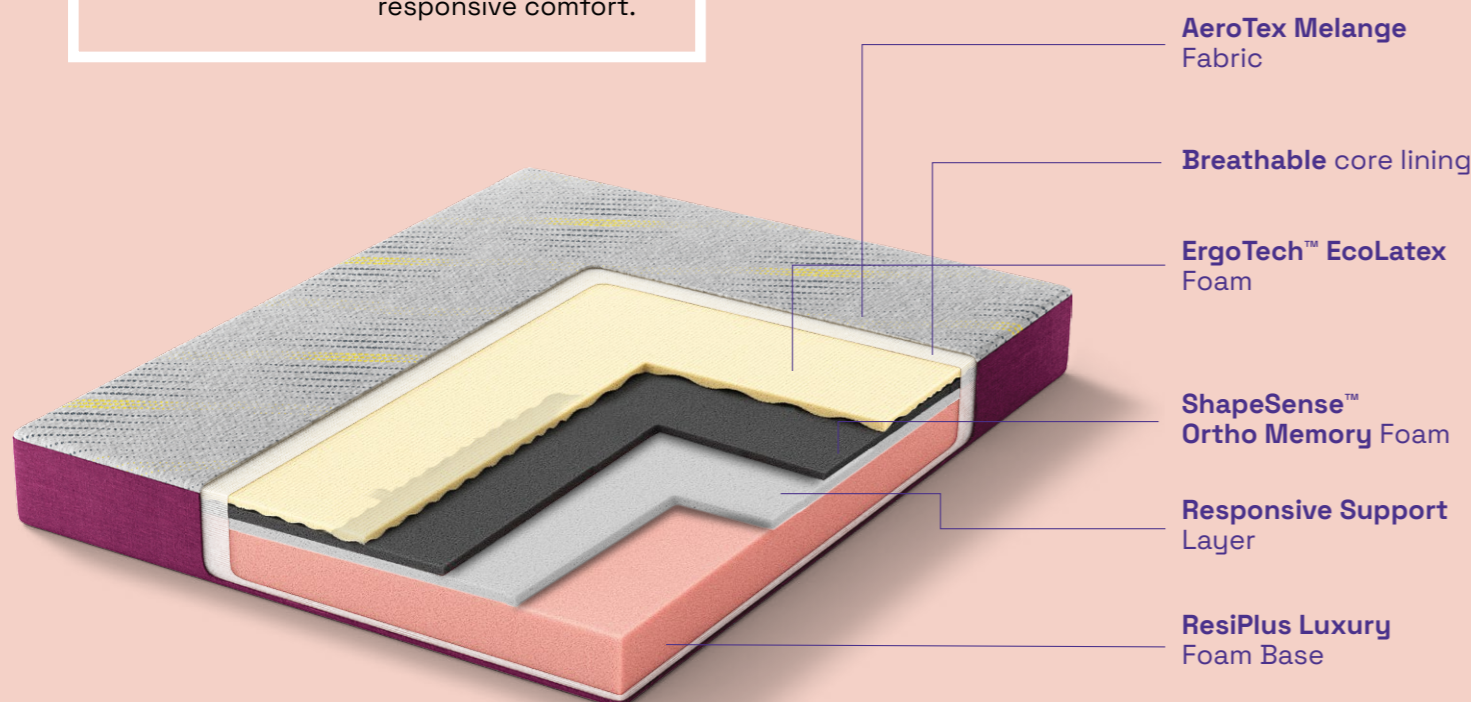

ErgoTech™ EcoLatex Plus Mattress

Optimal recovery at night is essential for an energized morning. We understand this, which is why our ErgoTech construction divides the body into 7 ergonomic zones - Head, Shoulder, Lumbar, Pelvic, Knee, Lower Leg & Feet. Each zone is designed to individually respond to specific parts of the body & give targeted support.

Our EcoLatex layer is made of firm 7 zone robot cut latex & combined with our bestselling ShapeSense™ memory foam technology for a firm yet responsive comfort.

Fusion of Latex & ShapeSense™

Medium Firm
Comfort